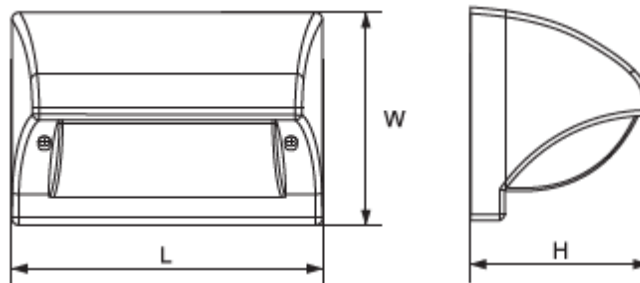

TECHNICAL SPECIFICATION

Wall mounted fixtures FUTURA

Technical data

- Lamp power: 5W
- Colour temperature: 4000K
- Rated voltage: 230V / 50-60Hz
- Lumens: 600lm
- Power Supply: control gear, DC device – driver, included in the set
- LED type: SMD
- Light source: SAMSUNG
- Colour rendering index: Ra≥80
- Average Lifetime: 30 000h
- Housing: polycarbonate
- Colour of the housing: grey
- Installation: surface mounting
- Protection against dust and moisture: IP54
- Protection against electric shock: I
- Surface requirements: Class F

Variants and dimensions

Watt	LED chip lumens (lm)	Whole fixture lumens (lm)	Colour temp (K)	Colour body	Size (mm)			Catalogue number	Packing (pcs)
					Lenght	Width	Height		
5W	720	600	4000	grey	208	140	118	91AT3003	1